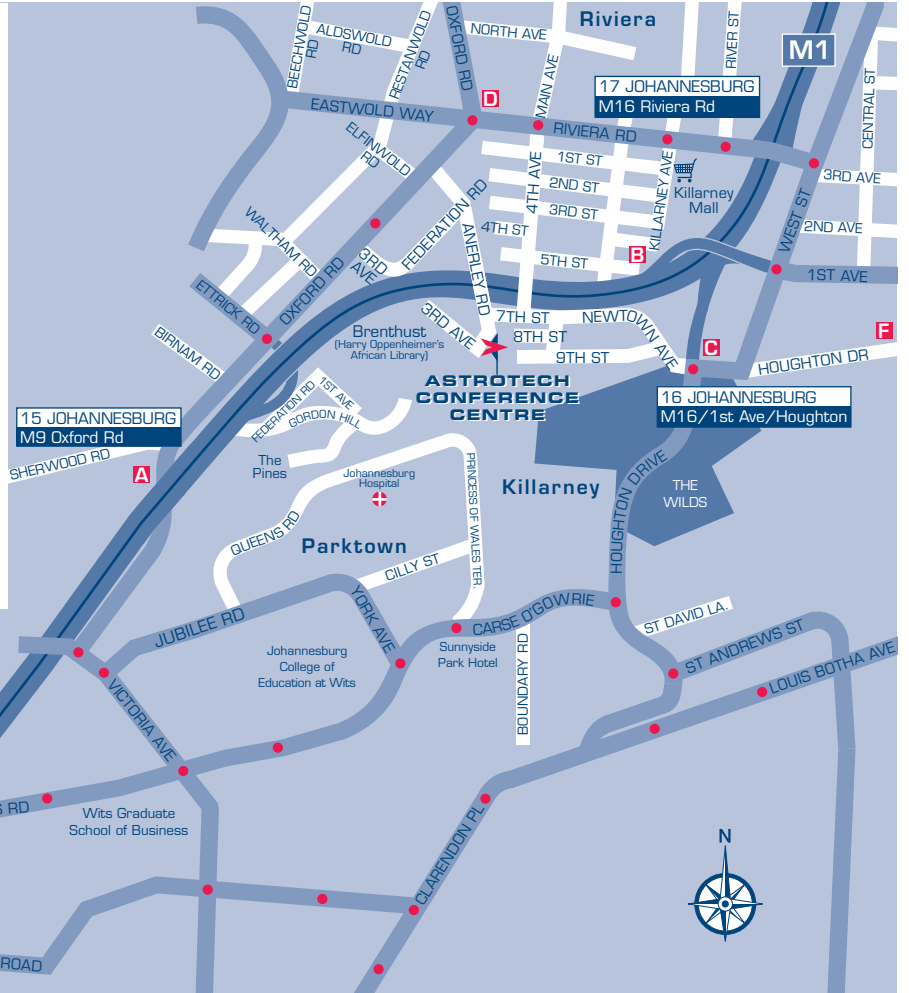

### **A FROM M1 (SOUTH/EAST/WEST) OXFORD ROAD OFFRAMP**

Travel on the M1 in a northerly direction and take the M9 Oxford Rd Offramp. Keep right on Oxford Rd and then turn right into Anerley Rd. Travel over the bridge spanning the M1 until you see the AstroTech Conference Centre on the left.

### **B FROM M1 (SOUTH/EAST/WEST) 1<sup>ST</sup> AVENUE/ HOUGHTON DR/JOE SLOVO DR (Alternative to Oxford Road Offramp)**

Travel on the M1 in a northerly direction and take the M16 1<sup>st</sup> Ave/Houghton Dr/Joe Slovo Dr Offramp. Travel over the bridge spanning the M1. At the robot turn right into West St and right again into Houghton Dr. Continue straight into Newtown Ave by crossing over the Houghton Dr intersection. Follow Newtown Ave to a T-Junction. Turn left into Anerley Rd and the AstroTech Conference Centre is immediately on your left.

### **C FROM M1 (NORTH) 1<sup>ST</sup> AVENUE/HOUGHTON DR/JOE SLOVO DR OFFRAMP**

Travel on the M1 in a southerly direction and take the M16 1<sup>st</sup> Ave/Houghton Dr/Joe Slovo Dr Offramp. At the first robot turn right into Newtown Ave. Follow Newtown Ave to a T-Junction. Turn left into Anerley Rd and the AstroTech Conference Centre is immediately on your left.

### **D FROM OXFORD ROAD (NORTH)**

Travel in a southerly direction on Oxford Rd, cross over Riviera Rd and take the first left into Anerley Rd. Travel over the bridge spanning the M1 until you see the AstroTech Conference Centre on the left.